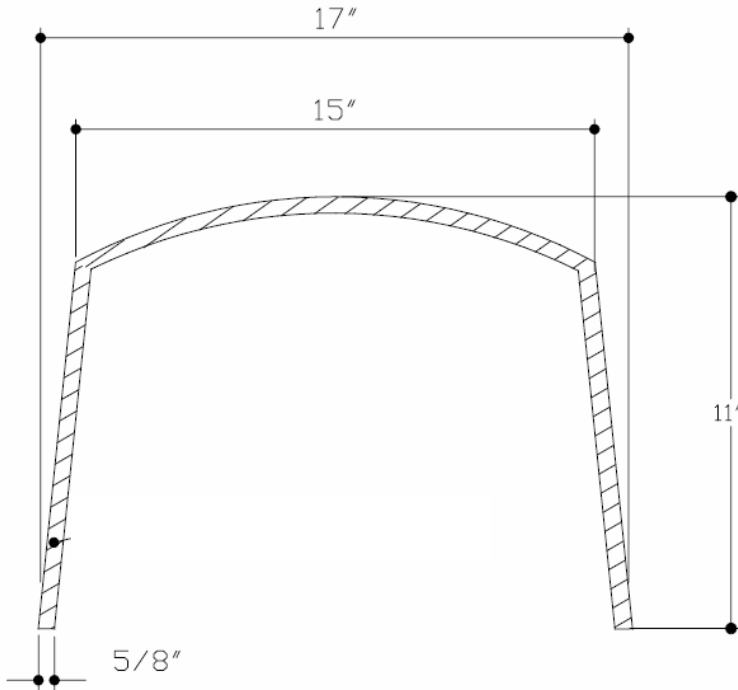

## Draft Stop Cover

Model Number	Inside Height	Inside Diameter
FF135	10 3/8"	15"